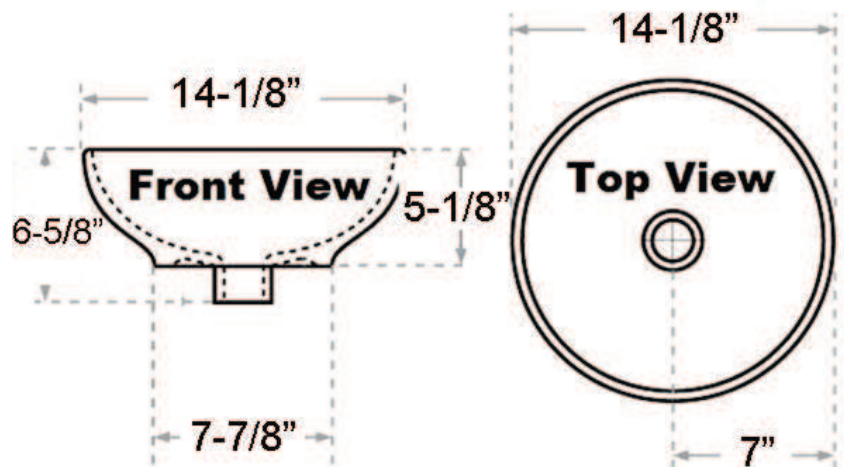

VIVALDI BASIN

Cat. No.
E242

Basin Diameter: 14 1/8"
Base Diameter: 7 7/8"
Height: 6 5/8"
Flange: 1 1/2"

Above Counter Height: 5 1/8"

Features:

- ▶ Made of Vitreous China
- ▶ Above Counter
- ▶ Contemporary Design
- ▶ Can be Used with SVPT and SBFF Porcelain Tops.
- ▶ No Overflow

Colors:

WH White

Meets or exceeds the following specifications: ASME A112.19.2:2008 and CSA B45.1-08 for ceramic plumbing fixtures..

***Please do NOT drill hole without template or actual product.**

Interior Dimensions:

Basin Interior: 13" diameter
Basin Depth: 4 3/4"

Dimensions of fixture are nominal and may vary within the range of tolerances established by ANSI Standard A112.19.2-2008. Dimensions and specifications subject to change without notice.